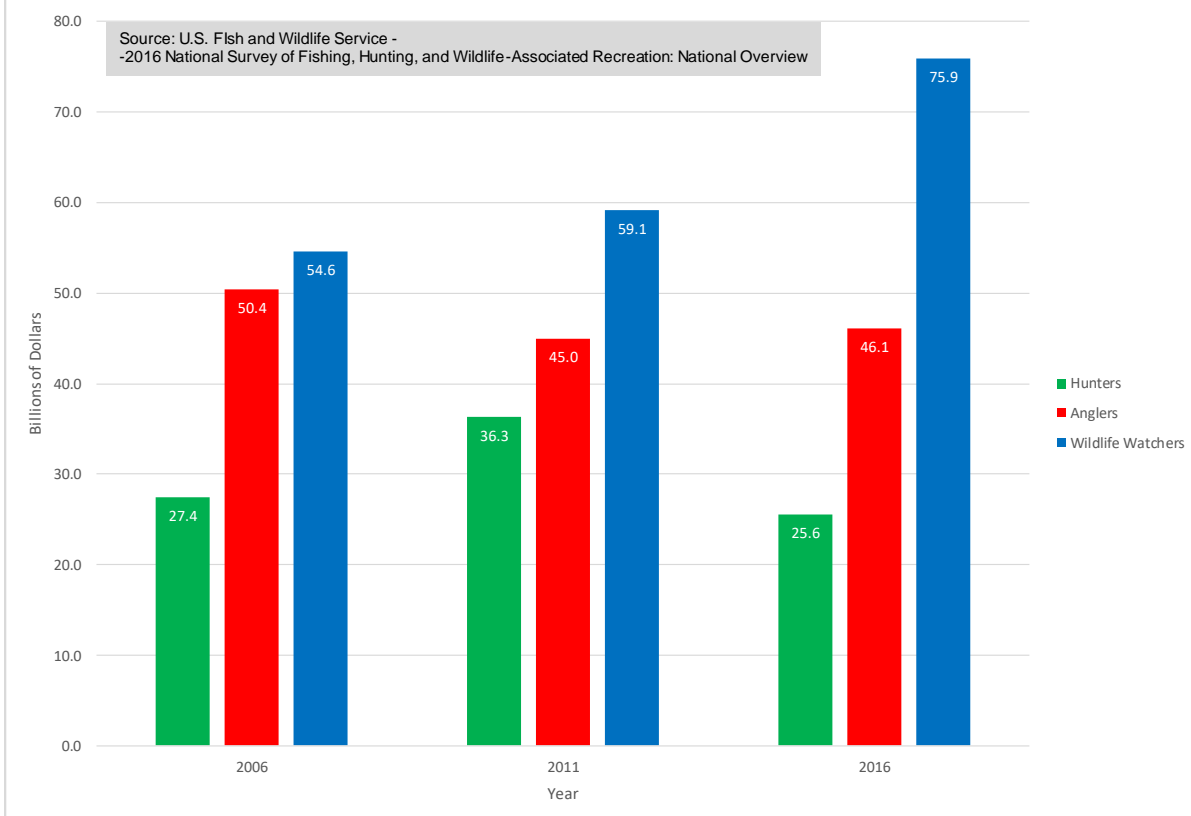

Number of Participants 2006-2016

Expenditures

Total Wildlife Watchers and Type of Participants: 2016

Total Wildlife-Watching Participants: 86.0 million