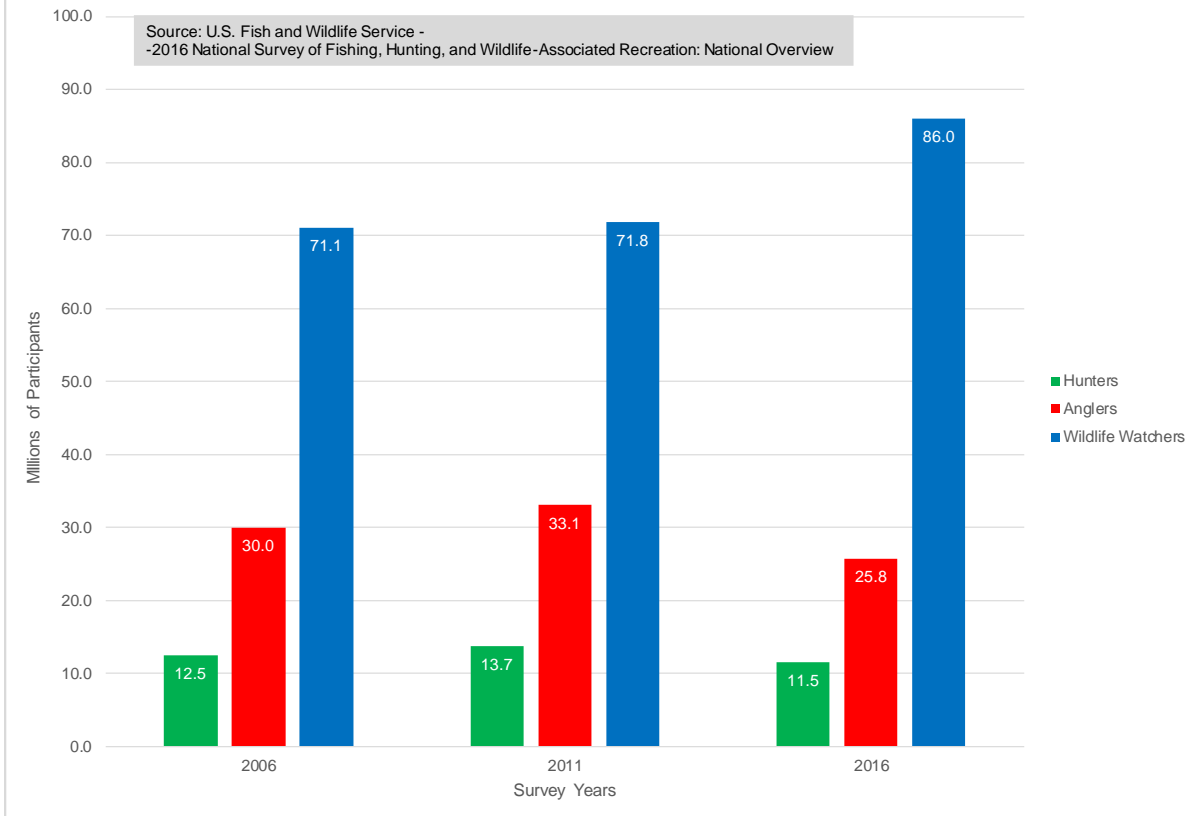

Number of Participants 2006-2016

Expenditures

Total Wildlife Watchers and Type of Participants: 2016

Total Wildlife-Watching Participants: 86.0 million